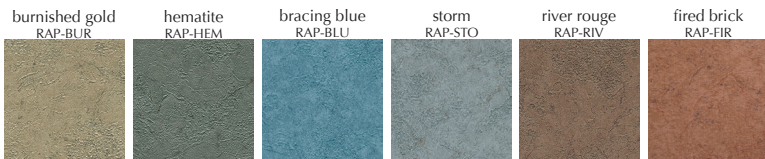

RAPHAEL

BOODLE BOOKS

An extremely durable vinyl cover material that is reminiscent of old-world stucco walls in a beautiful array of earthy, saturated colors. For inside linings and picture-frame corners, we recommend Arrestox B linens and vellums in complementary colors shown below. Logo can only be displayed in a die-cut window; see p.27 for details.

Fired Brick Raphael
RAP-FIR
with embossed logo on Brushed Copper

Inside Lining Material:

ARRESTOX B

PRICING

Prices are per book, nonpadded with square corners, using colors shown at left for cover material. Includes Arrestox B (shown at left) or Summit Leatherette inside lining (p. 2). See below for logo decoration and options.