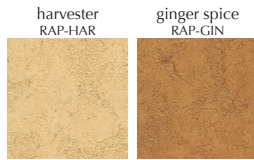

RAPHAEL

BOODLE BOOKS

An extremely durable vinyl cover material that is reminiscent of old-world stucco walls in a beautiful array of earthy, saturated colors. For inside linings and picture-frame corners, we recommend Arrestox B linens and vellums in complementary colors shown below. Logo can only be displayed in a die-cut window; see p.27 for details.

Fired Brick Raphael
RAP-FIR
with embossed logo on Brushed Copper

Inside Lining Material:

ARRESTOX B

PRICING

Prices are per book, nonpadded with square corners, using colors shown at left for cover material. Includes Arrestox B (shown at left) or Summit Leatherette inside lining (p. 2). See below for logo decoration and options.